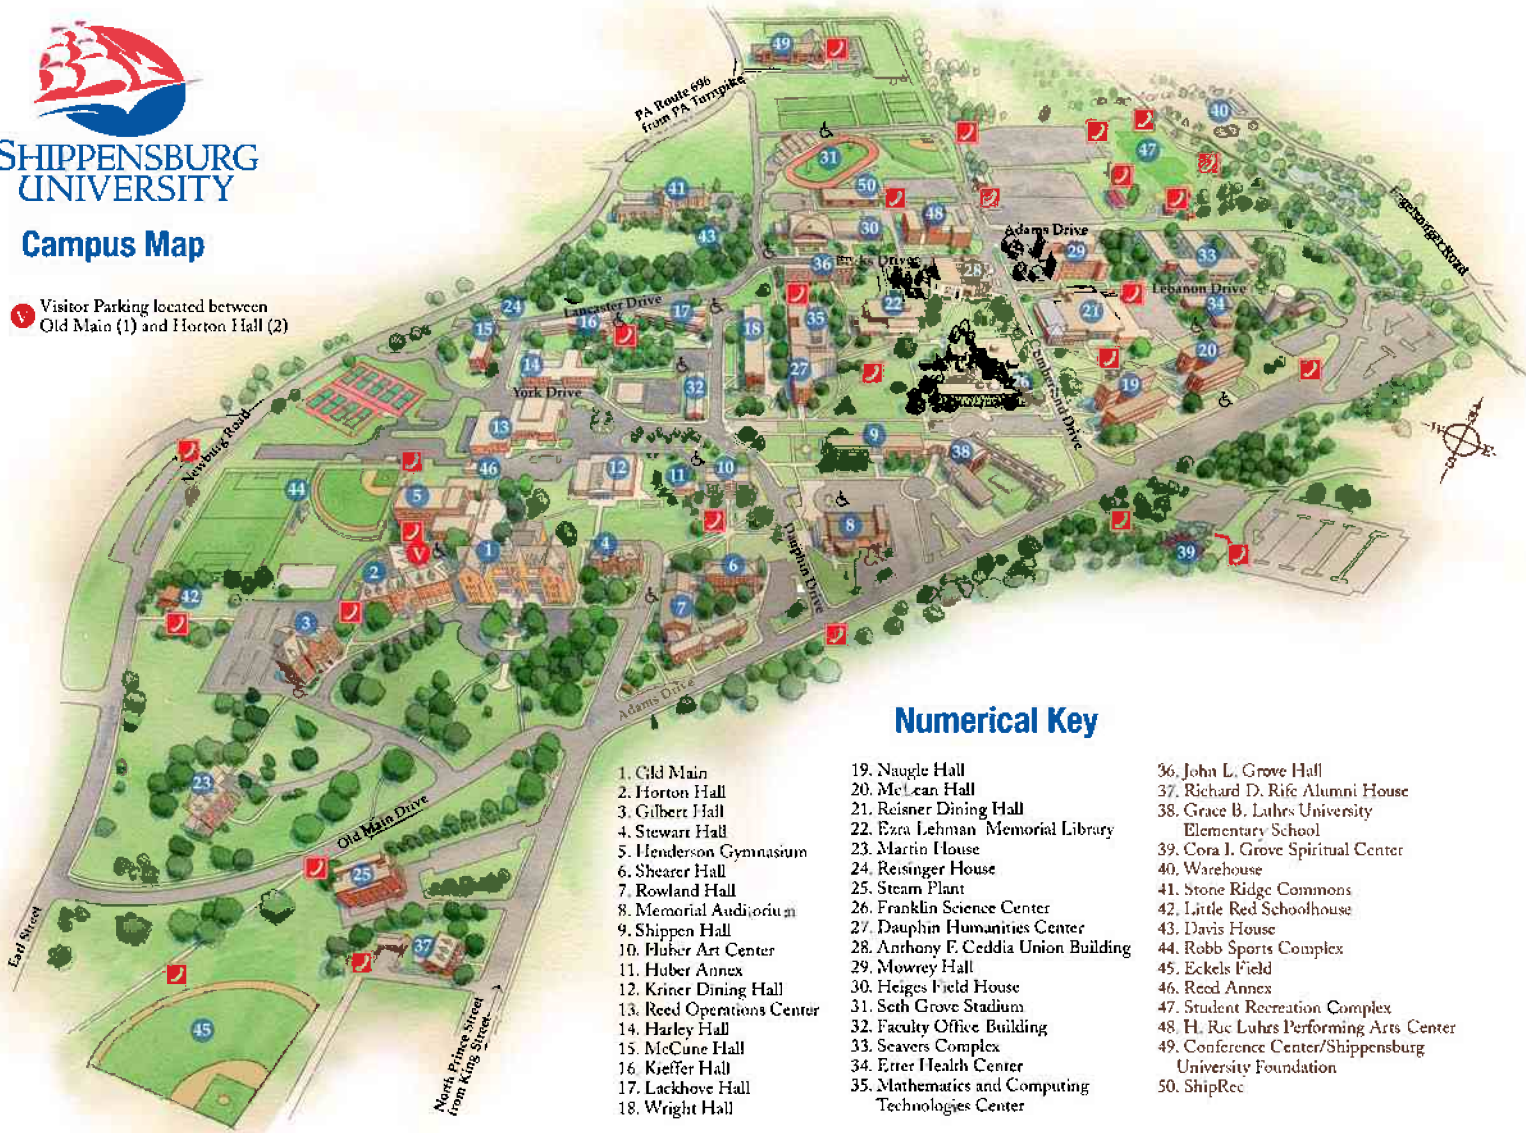

Campus Map

V Visitor Parking located between Old Main (1) and Horton Hall (2)

Numerical Key

- | | | |
|----------------------------|---|--|
| 1. Old Main | 19. Naugle Hall | 36. John L. Grove Hall |
| 2. Horton Hall | 20. McLean Hall | 37. Richard D. Rice Alumni House |
| 3. Gilbert Hall | 21. Reinsner Dining Hall | 38. Grace B. Luthers University Elementary School |
| 4. Stewart Hall | 22. Ezra Lehman Memorial Library | 39. Cora I. Grove Spiritual Center |
| 5. Henderson Gymnasium | 23. Martin House | 40. Warehouse |
| 6. Shearer Hall | 24. Reisinger House | 41. Stone Ridge Commons |
| 7. Rowland Hall | 25. Steam Plant | 42. Little Red Schoolhouse |
| 8. Memorial Auditorium | 26. Franklin Science Center | 43. Davis House |
| 9. Shippen Hall | 27. Dauphin Humanities Center | 44. Robb Sports Complex |
| 10. Huber Art Center | 28. Anthony F. Ceddia Union Building | 45. Eckels Field |
| 11. Huber Annex | 29. Mowrey Hall | 46. Reed Annex |
| 12. Kriner Dining Hall | 30. Heiges Field House | 47. Student Recreation Complex |
| 13. Reed Operations Center | 31. Seth Grove Stadium | 48. H. Ric Luhrs Performing Arts Center |
| 14. Harley Hall | 32. Faculty Office Building | 49. Conference Center/Shippensburg University Foundation |
| 15. McCune Hall | 33. Seavers Complex | 50. ShipRec |
| 16. Kieffer Hall | 34. Etter Health Center | |
| 17. Lackhove Hall | 35. Mathematics and Computing Technologies Center | |
| 18. Wright Hall | | |